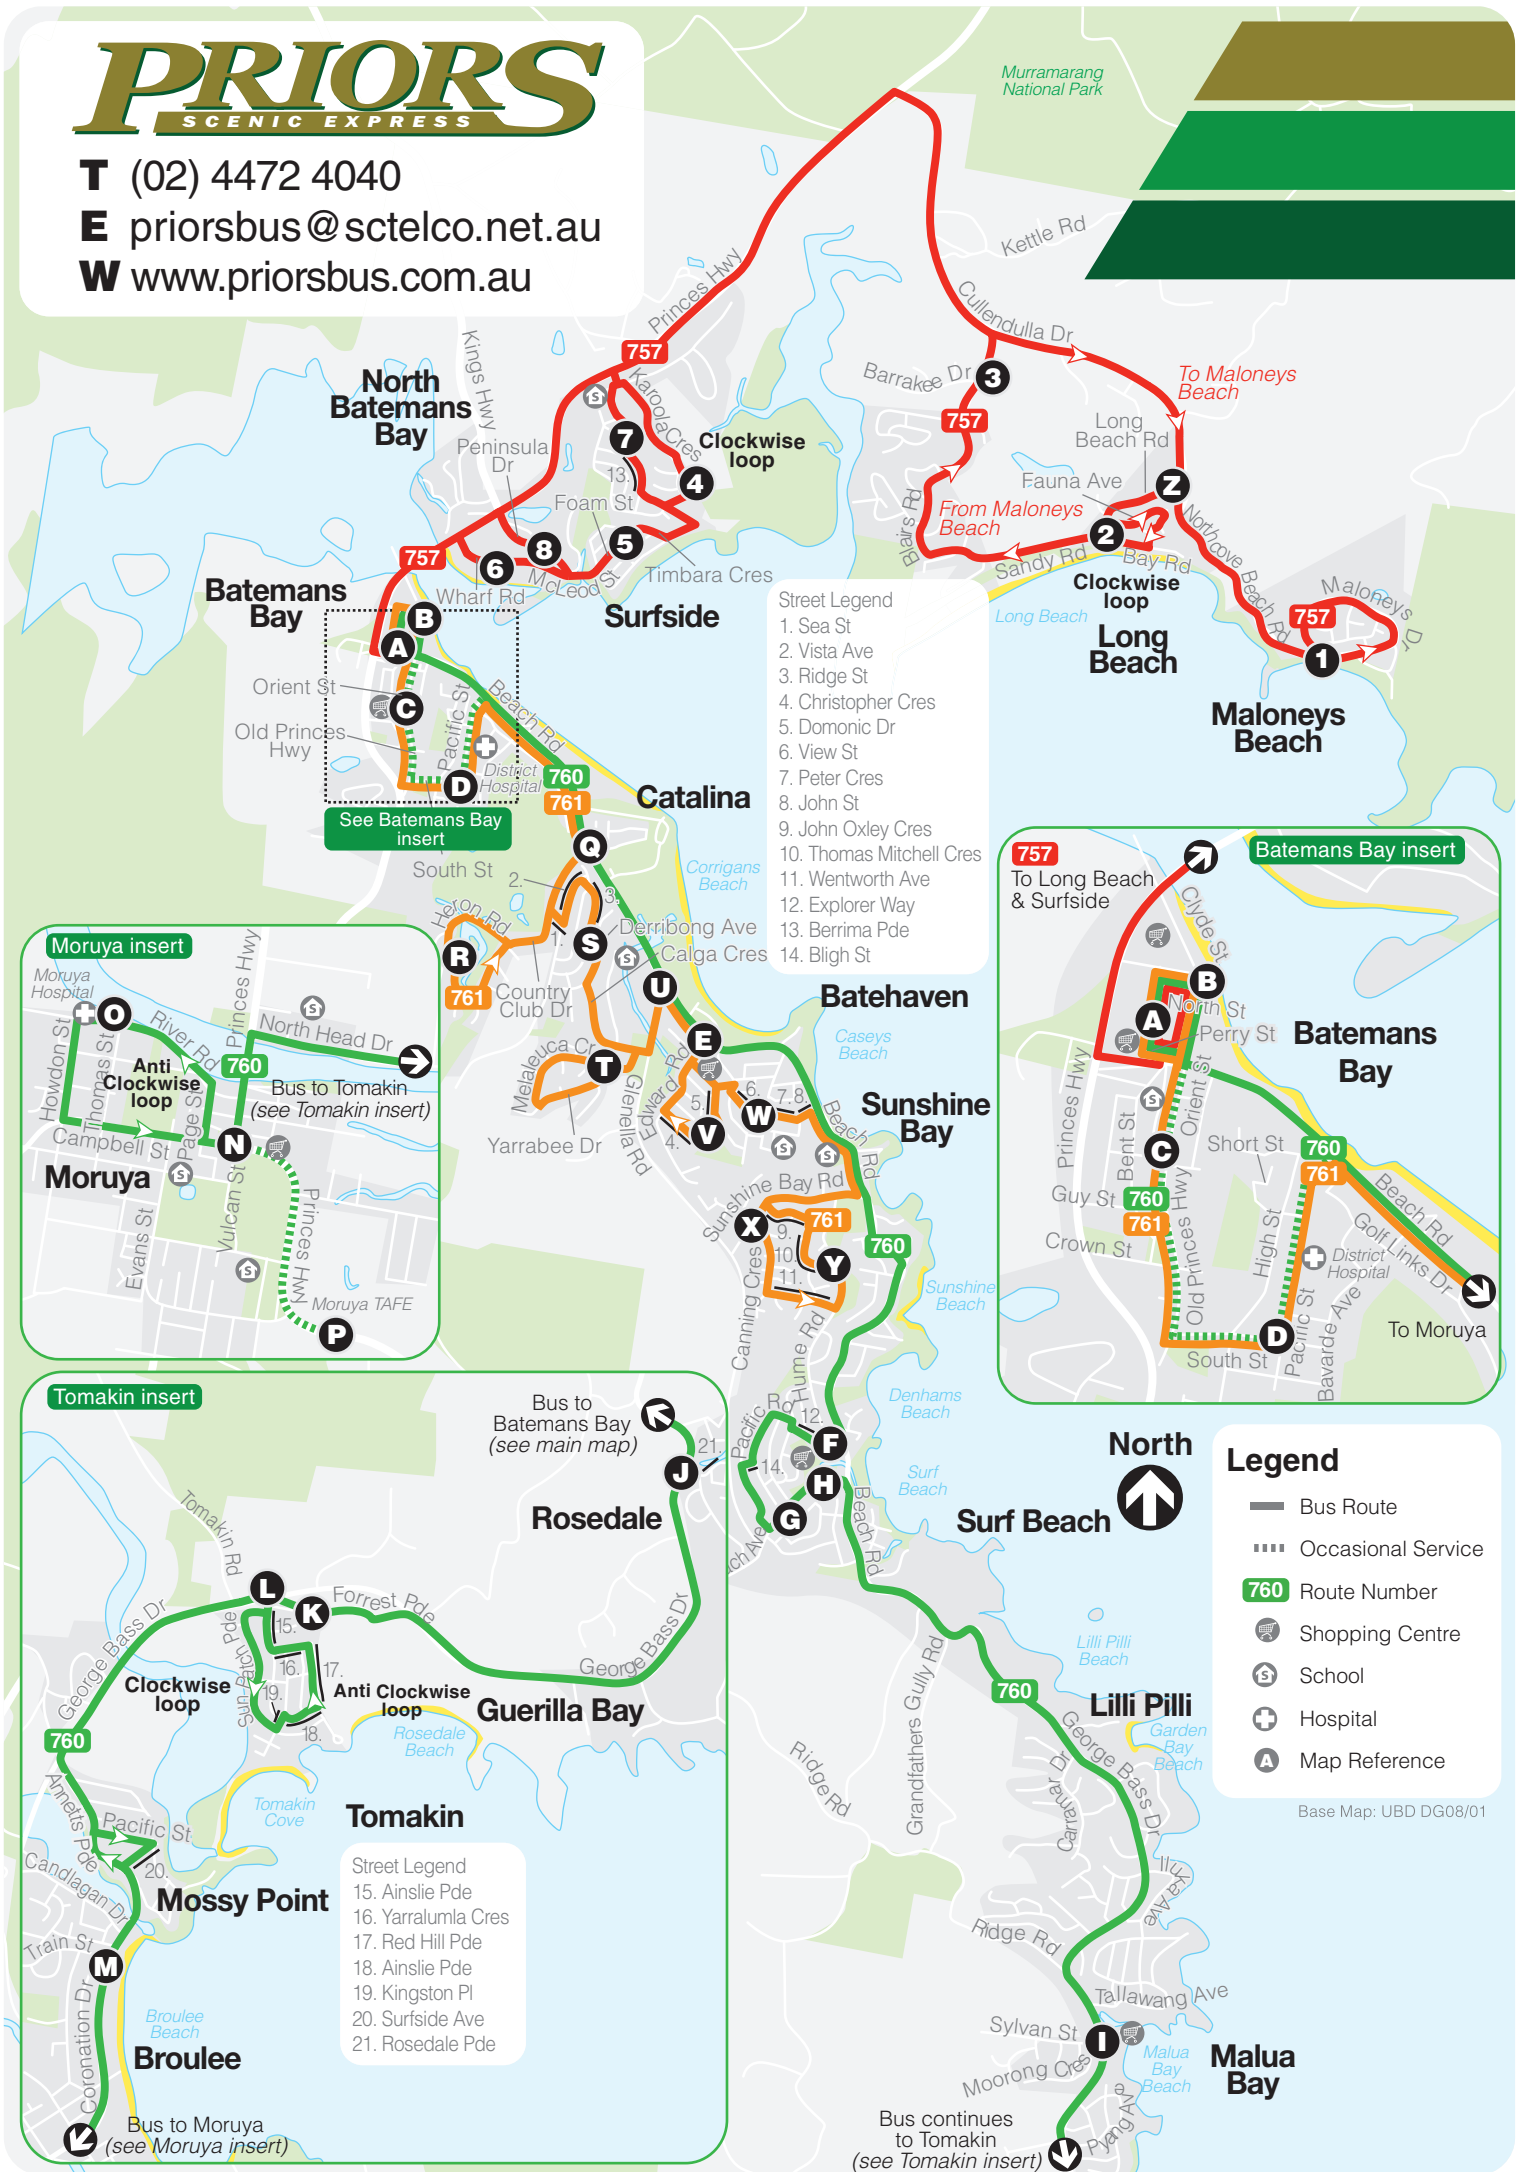

# PRIORS

SCENIC EXPRESS

**T** (02) 4472 4040

**E** priorsbus@sctelco.net.au

**W** www.priorsbus.com.au

- Street Legend**
1. Sea St
  2. Vista Ave
  3. Ridge St
  4. Christopher Cres
  5. Domicnic Dr
  6. View St
  7. Peter Cres
  8. John St
  9. John Oxley Cres
  10. Thomas Mitchell Cres
  11. Wentworth Ave
  12. Explorer Way
  13. Berrima Pde
  14. Bligh St

- Legend**
- Bus Route
  - ⋯ Occasional Service
  - 760 Route Number
  - 🛍 Shopping Centre
  - 🎓 School
  - 🏥 Hospital
  - A Map Reference

Base Map: UBD DG08/01