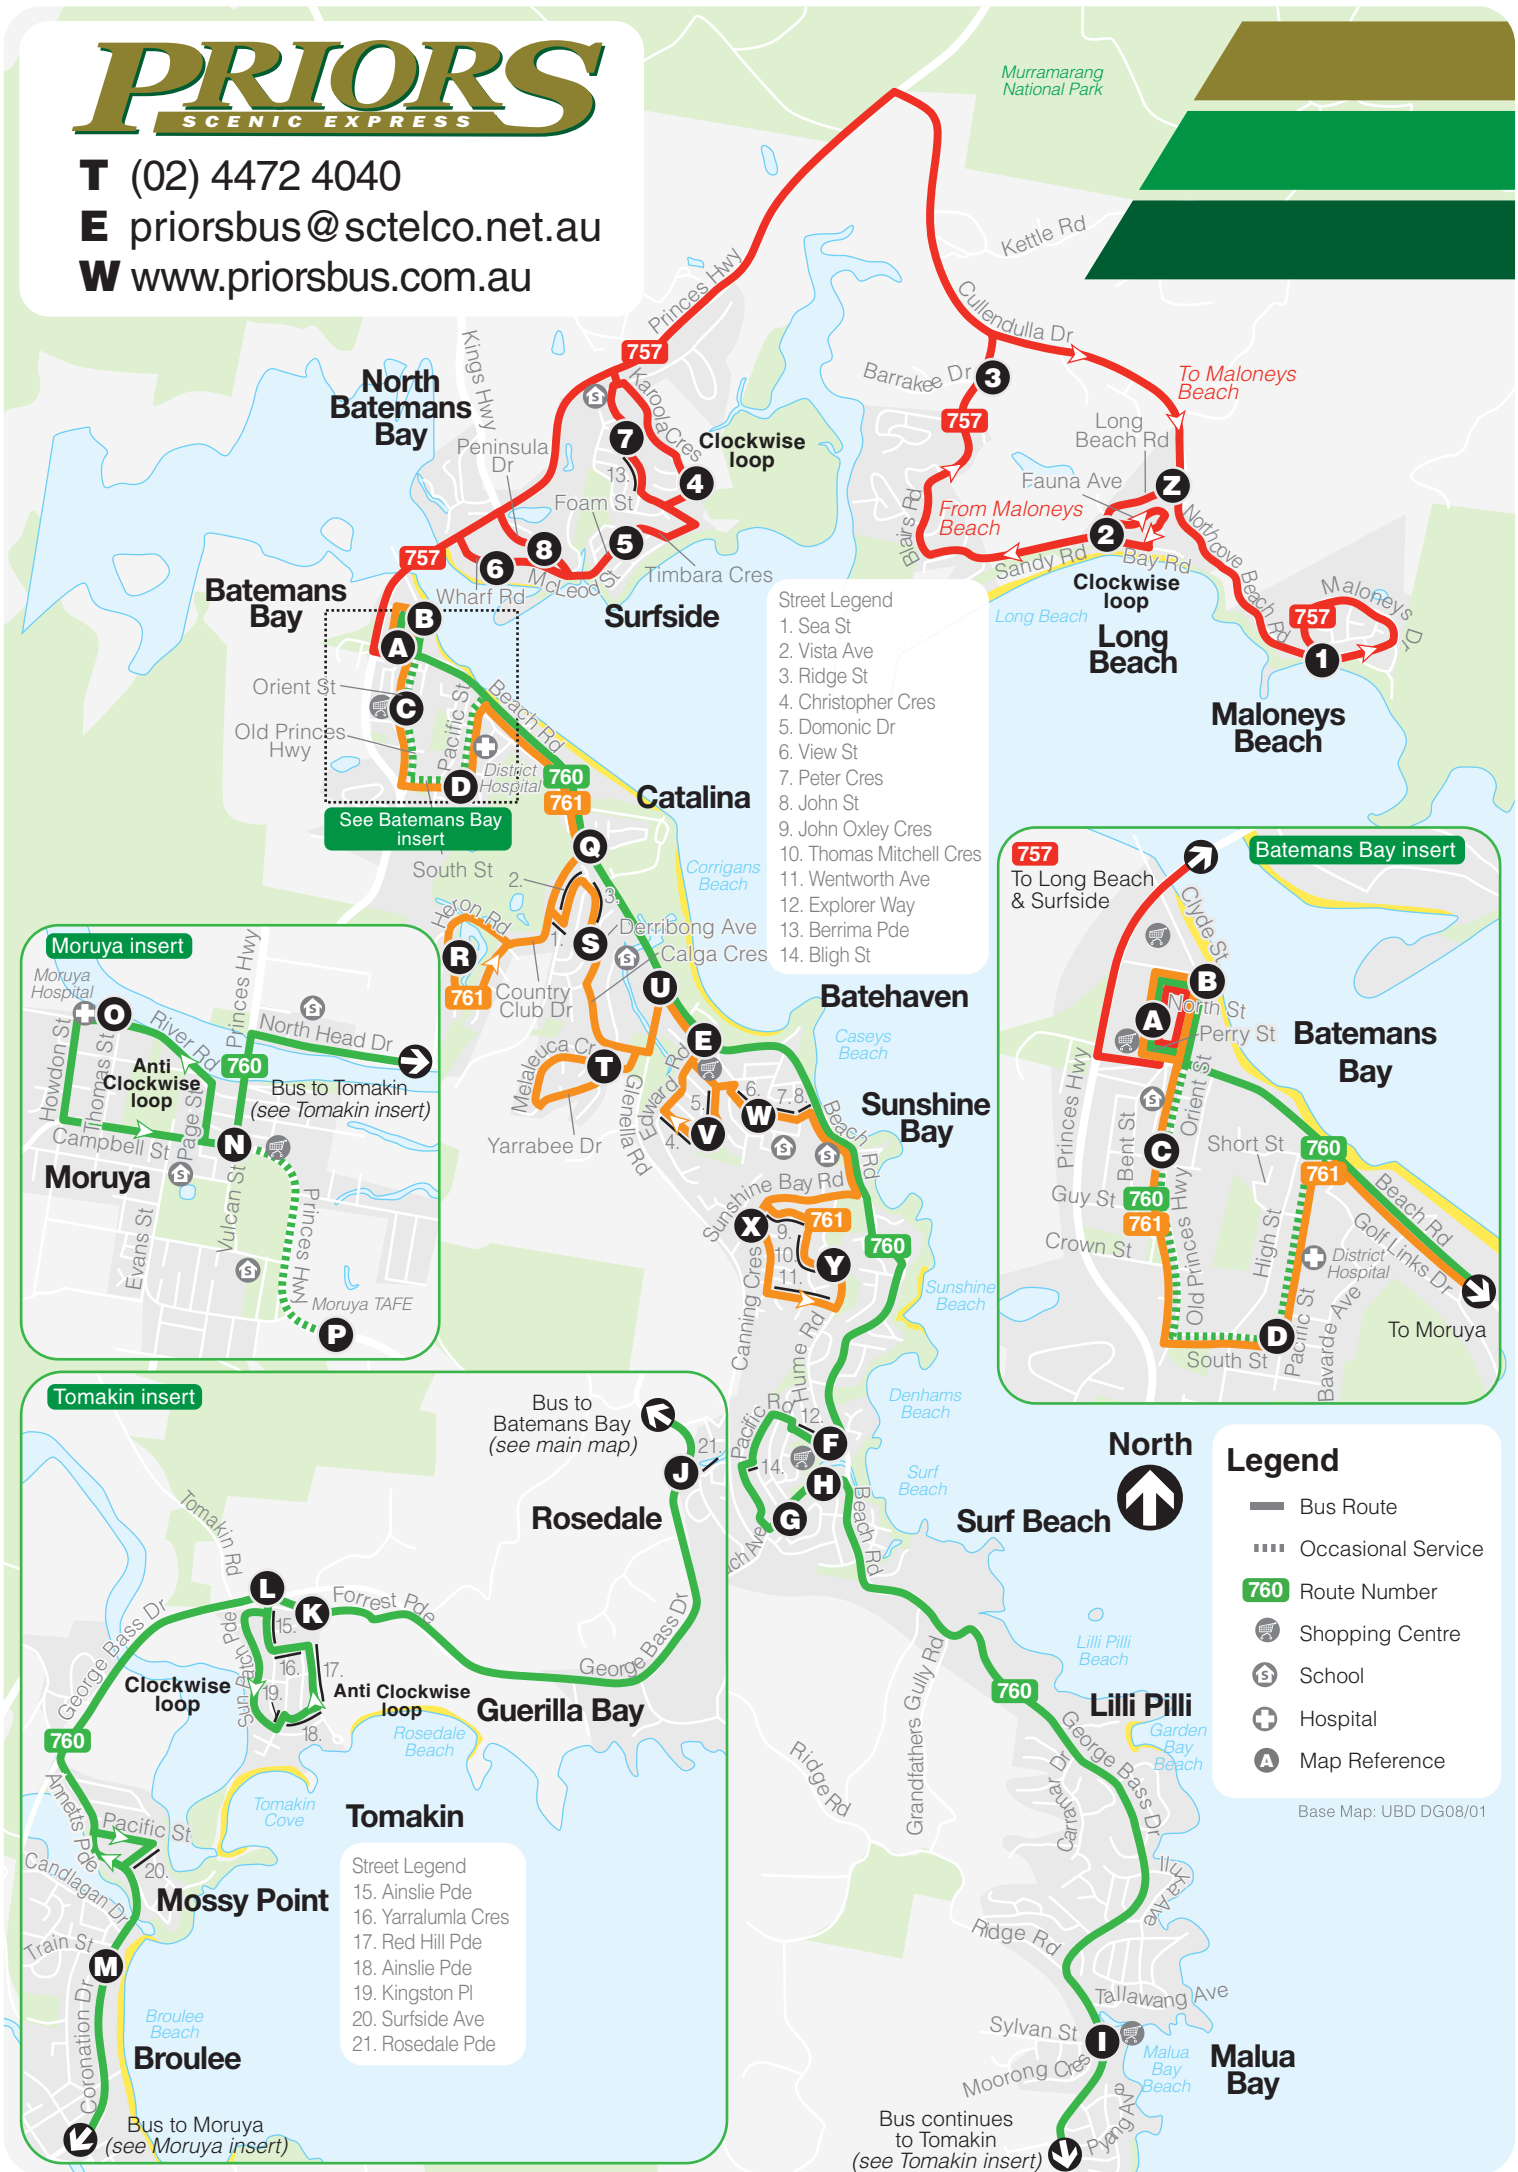

PRIORS

SCENIC EXPRESS

T (02) 4472 4040

E priorsbus@sctelco.net.au

W www.priorsbus.com.au

1. **Street Legend**
1. Sea St
  2. Vista Ave
  3. Ridge St
  4. Christopher Cres
  5. Domicic Dr
  6. View St
  7. Peter Cres
  8. John St
  9. John Oxley Cres
  10. Thomas Mitchell Cres
  11. Wentworth Ave
  12. Explorer Way
  13. Berrima Pde
  14. Bligh St

See Batemans Bay insert

Moruya insert

Anti Clockwise loop

Bus to Tomakin (see Tomakin insert)

Batemans Bay insert

To Long Beach & Surfside

To Moruya

Tomakin insert

Bus to Batemans Bay (see main map)

Clockwise loop

Anti Clockwise loop

Bus to Moruya (see Moruya insert)

1. **Legend**
2. Bus Route
   - ⋯ Occasional Service
   - 760 Route Number
   - 🛒 Shopping Centre
   - 🎓 School
   - 🏥 Hospital
   - A Map Reference

Base Map: UBD DG08/01