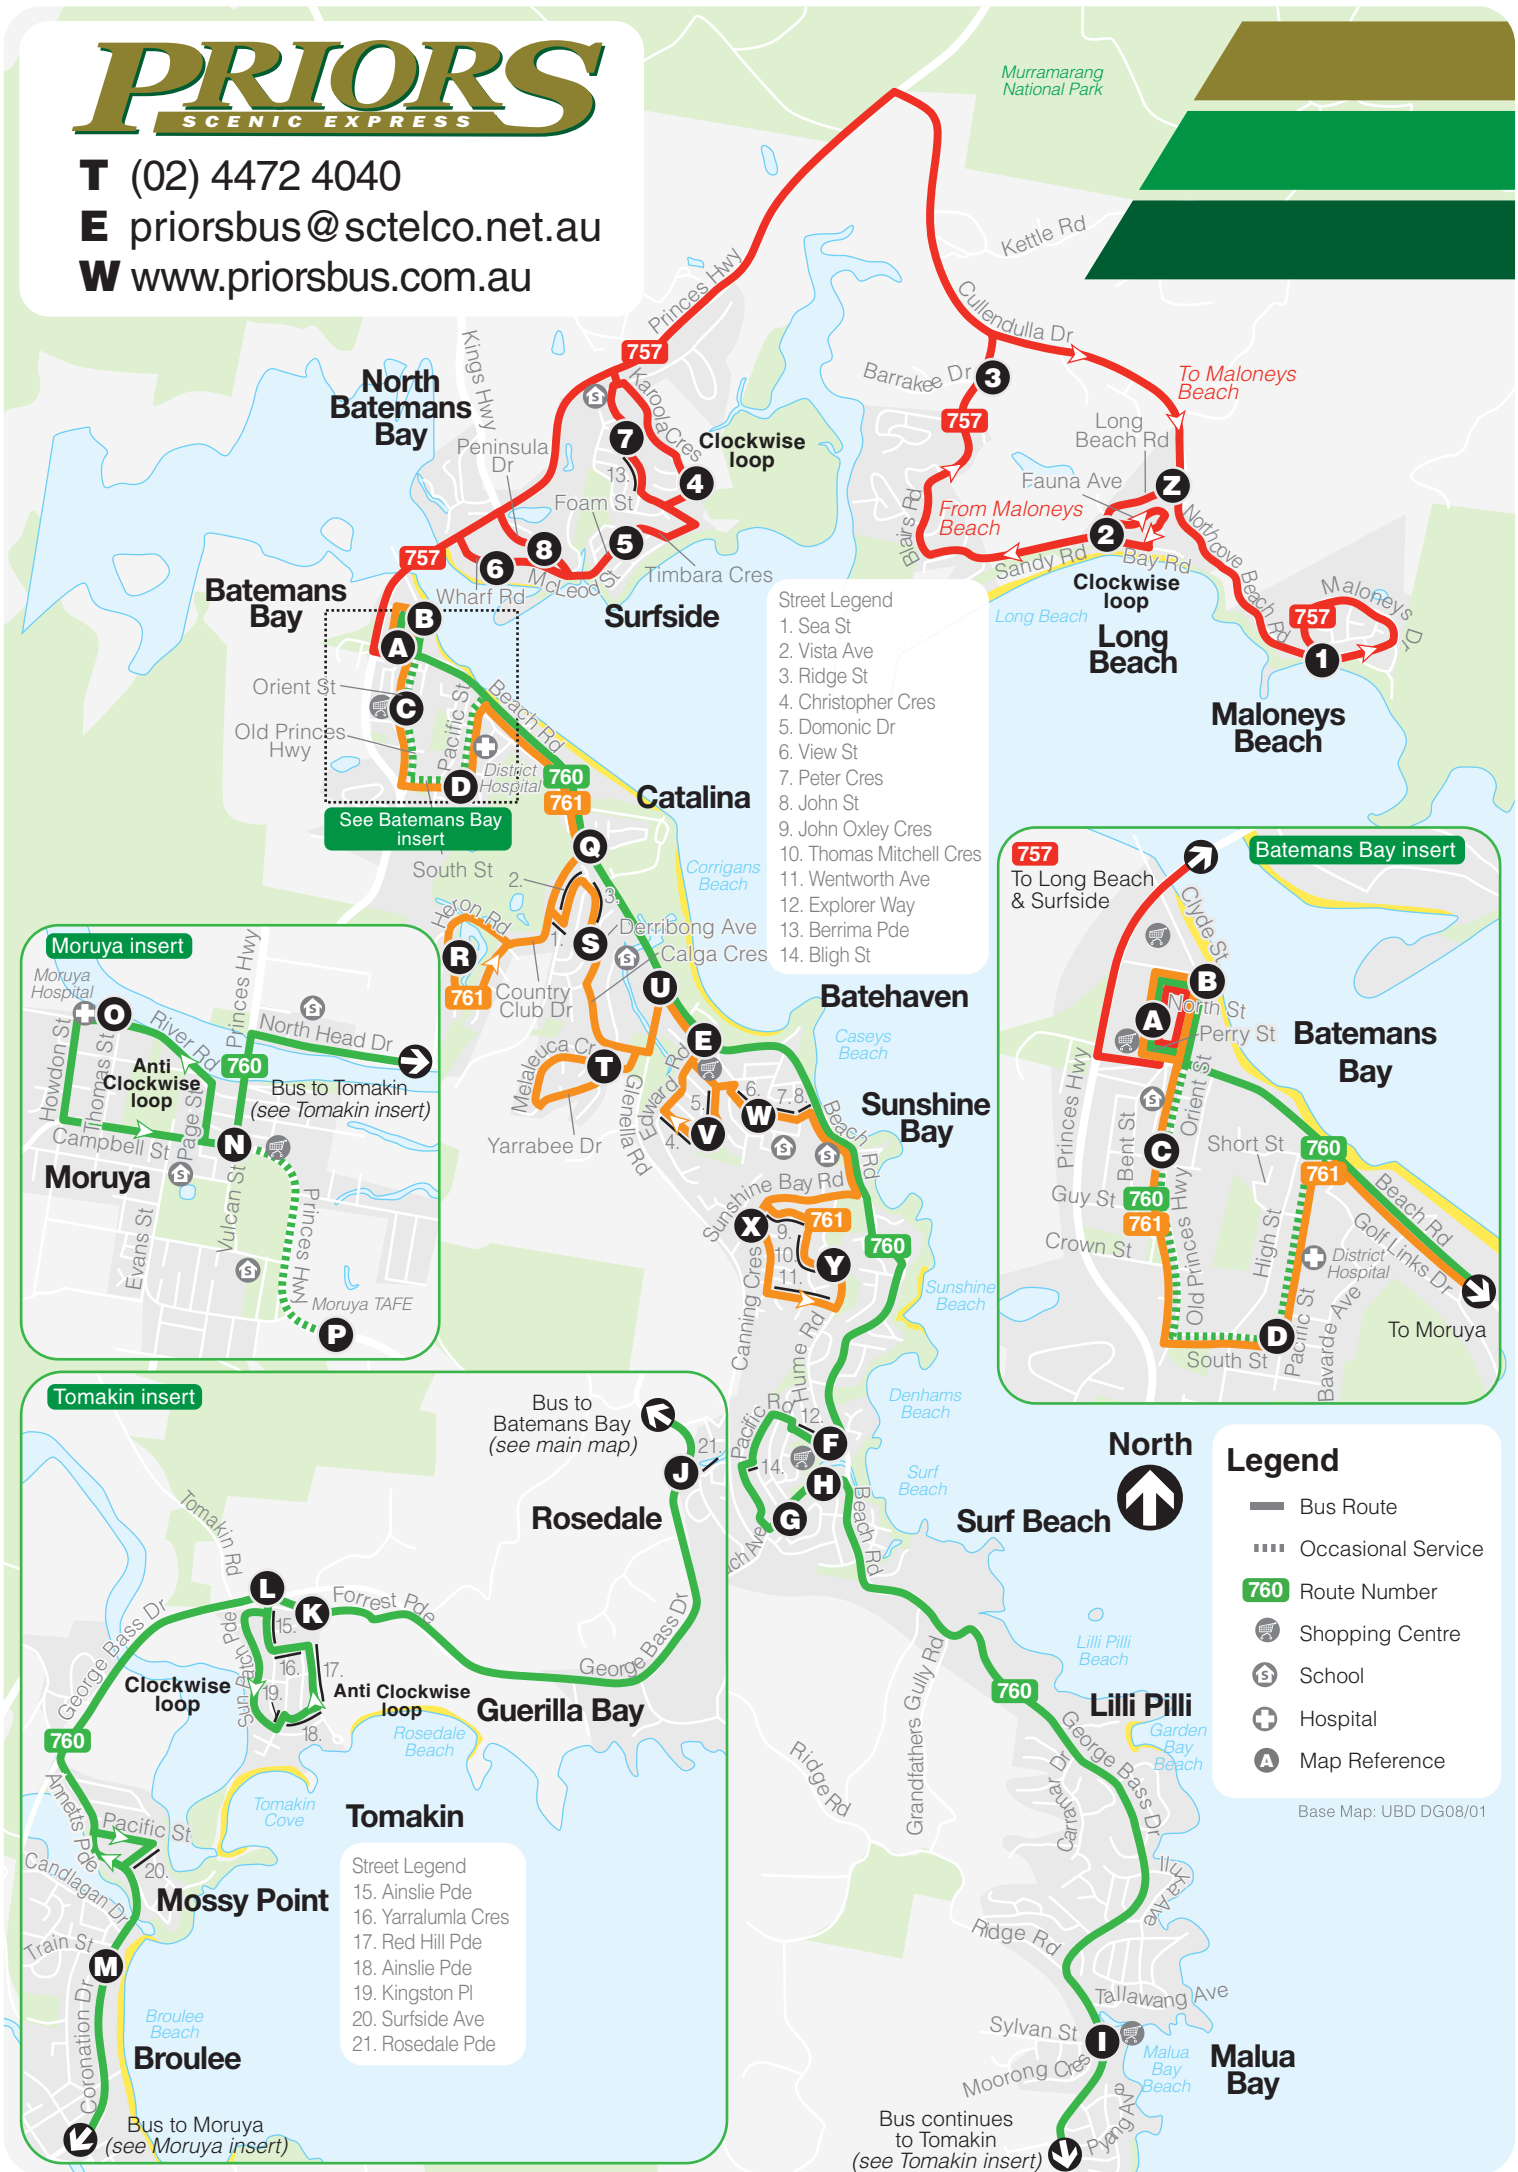

PRIORS

SCENIC EXPRESS

T (02) 4472 4040

E priorsbus@sctelco.net.au

W www.priorsbus.com.au

1. **Street Legend**
1. Sea St
  2. Vista Ave
  3. Ridge St
  4. Christopher Cres
  5. Domicnic Dr
  6. View St
  7. Peter Cres
  8. John St
  9. John Oxley Cres
  10. Thomas Mitchell Cres
  11. Wentworth Ave
  12. Explorer Way
  13. Berrima Pde
  14. Bligh St

1. **Legend**
2. Bus Route
   - ⋯ Occasional Service
   - 760 Route Number
   - 🛍 Shopping Centre
   - 🎓 School
   - 🏥 Hospital
   - A Map Reference

Base Map: UBD DG08/01