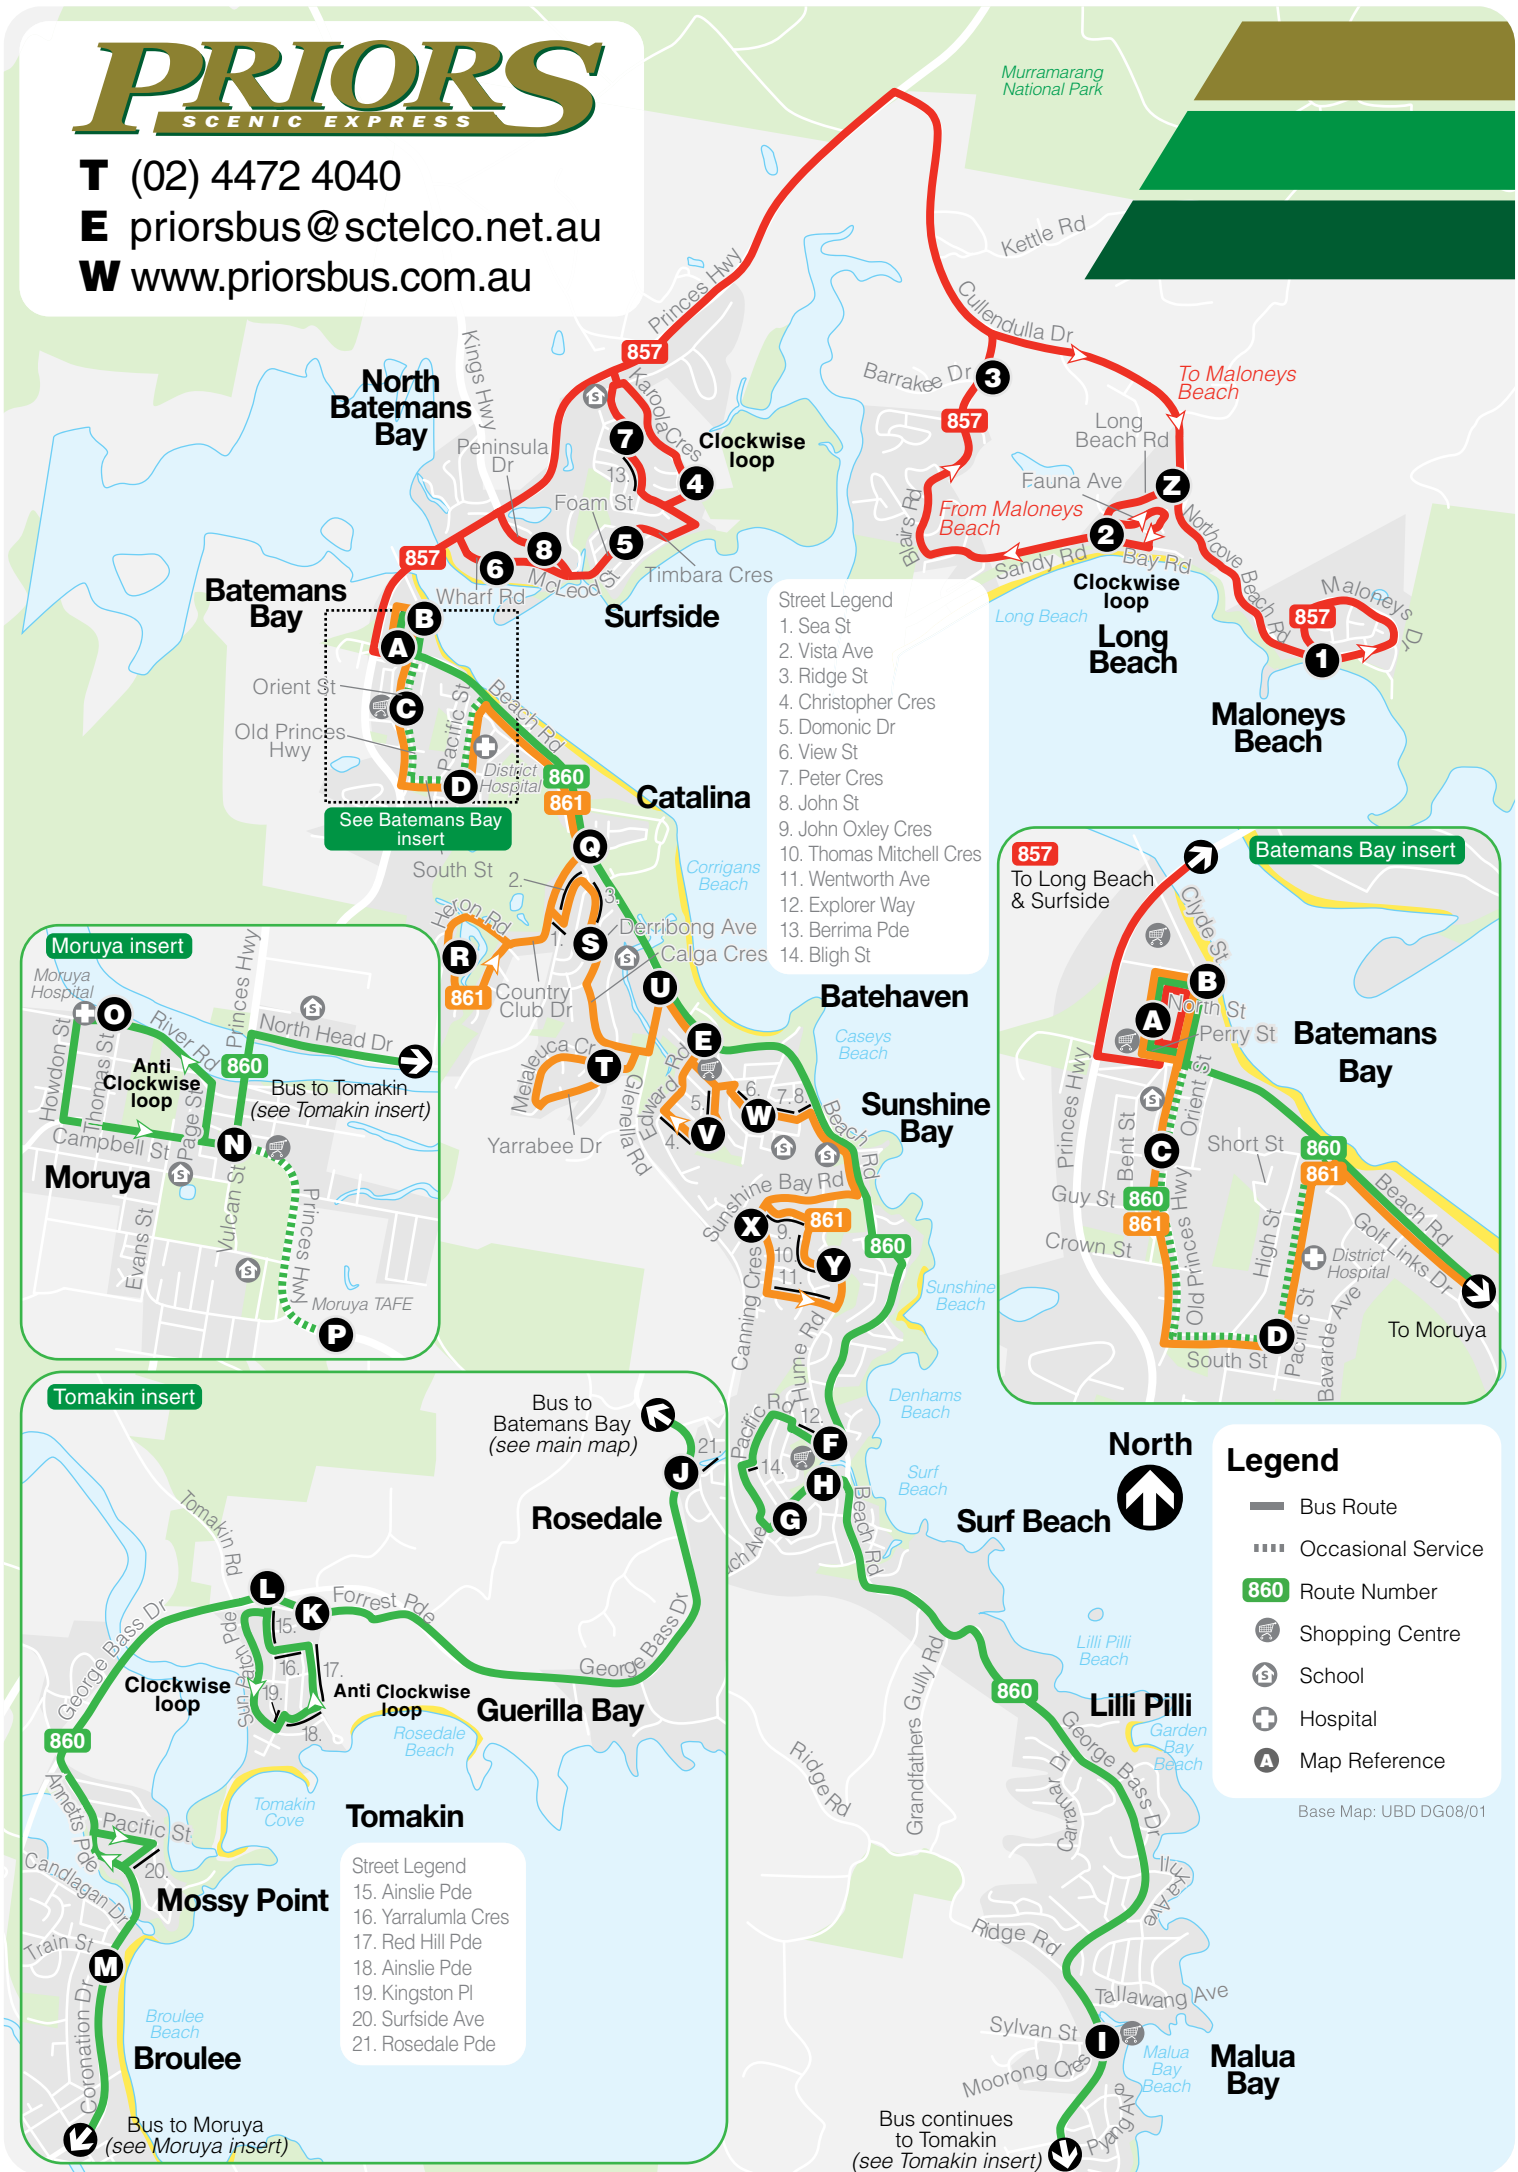

PRIORS

SCENIC EXPRESS

T (02) 4472 4040

E priorsbus@sctelco.net.au

W www.priorsbus.com.au

1. **Street Legend**
1. Sea St
  2. Vista Ave
  3. Ridge St
  4. Christopher Cres
  5. Domicnic Dr
  6. View St
  7. Peter Cres
  8. John St
  9. John Oxley Cres
  10. Thomas Mitchell Cres
  11. Wentworth Ave
  12. Explorer Way
  13. Berrima Pde
  14. Bligh St

1. **Legend**
2. Bus Route
   - ⋯ Occasional Service
   - 860 Route Number
   - 🛒 Shopping Centre
   - 🎓 School
   - 🏥 Hospital
   - A Map Reference

Base Map: UBD DG08/01